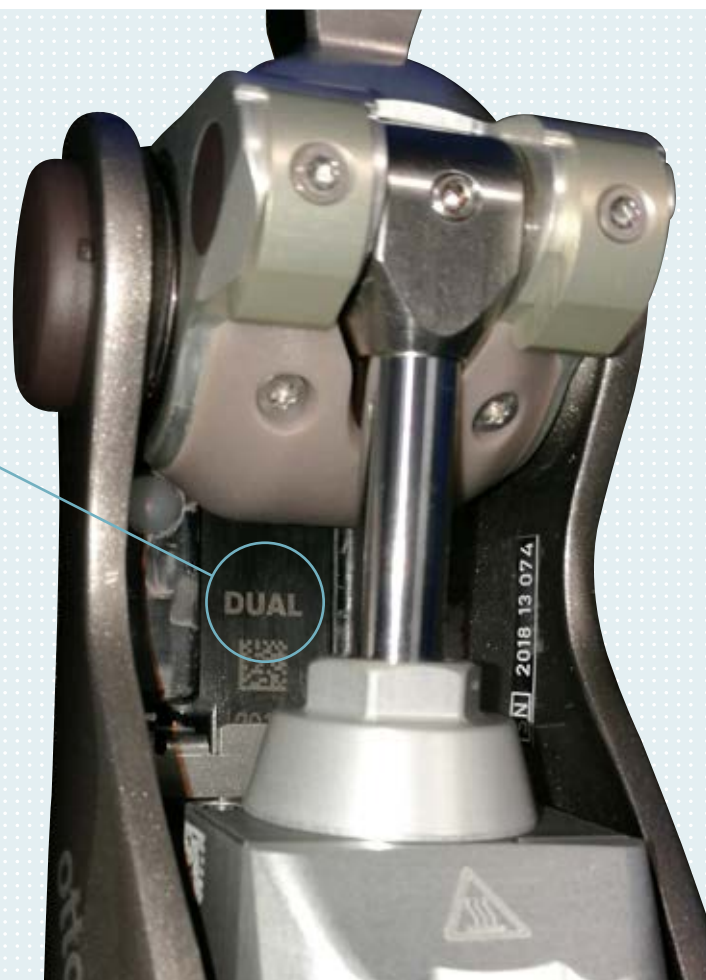

EN The following components are compatible with Apple mobile devices.

DE Folgende Passteile sind mit Apple Mobilgeräten kompatibel.

FR Les composants suivants sont compatibles avec les appareils mobiles Apple.

NL De volgende componenten zijn compatibel met Apple mobiele apparaten.

IT I seguenti componenti sono compatibili con i dispositivi mobili Apple.

ES Los siguientes componentes son compatibles con dispositivos móviles Apple.

PT Os seguintes módulos são compatíveis com dispositivos móveis da Apple.

SV Följande komponenter är kompatibla med mobila enheter från Apple.

TR Aşağıdaki uyum parçaları Apple mobil cihazları ile uyumludur.

RU Следующее модули совместимы с мобильными устройствами Apple.

JA 以下のパーツはアップル社のモバイル端末と互換性があります。

ZH 下列配件与Apple移动设备兼容。

C-Leg 4 (3C98-3; 3C88-3): “DUAL”

- ✓ Android
- ✓ Apple / iOS
- ✗ Ottobock “Remote Control 4X350”